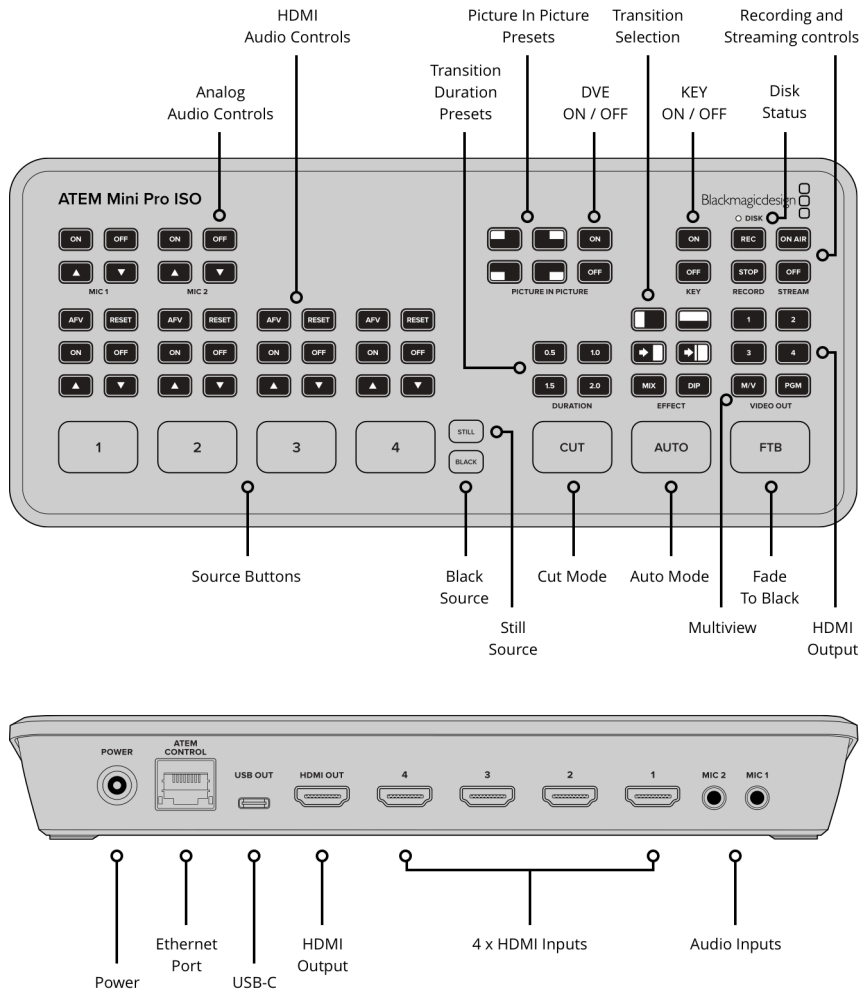

ATEM Mini Pro ISO

£609

Affordable live switcher with 4 standards converted HDMI inputs, USB webcam out, audio mixer with EQ and dynamics, 2D DVE, transitions, green screen chroma key, 20 stills for titles and much more! ATEM Mini Pro also includes recording to USB disks in H.264 format, a built in hardware streaming engine for YouTube Live, Facebook, Twitch and more, plus multiview to see all cameras on a single monitor. Plus with the ATEM Mini Pro ISO model you also get recording of 5 streams including all input as clean feeds for editing, plus a DaVinci project file for fast edit turnaround and Blackmagic RAW file relinking for finishing in Ultra HD.

2 x 3.5mm stereo mini jack.

Total Audio Outputs

None, embedded audio only.

Timecode Connection

None

HDMI Video Inputs

4 x HDMI type A, 10-bit HD switchable.
2 channel embedded audio.

Video Input Re-Sync

On all 4 HDMI inputs.

Frame Rate and Format Converters

On all 4 HDMI inputs.

HDMI Program Outputs

1

Ethernet

Ethernet supports 10/100/1000 BaseT for live streaming, software control, software updates and direct or network panel connection.

Computer Interface

1 x USB Type-C 3.1 Gen 1 for external drive recording, webcam out, software control, software updates and panel connection.

Standards

HD Video Input Standards

720p50, 720p59.94, 720p60
 1080p23.98, 1080p24, 1080p25,
 1080p29.97, 1080p30, 1080p50,
 1080p59.94, 1080p60
 1080i50, 1080i59.94, 1080i60