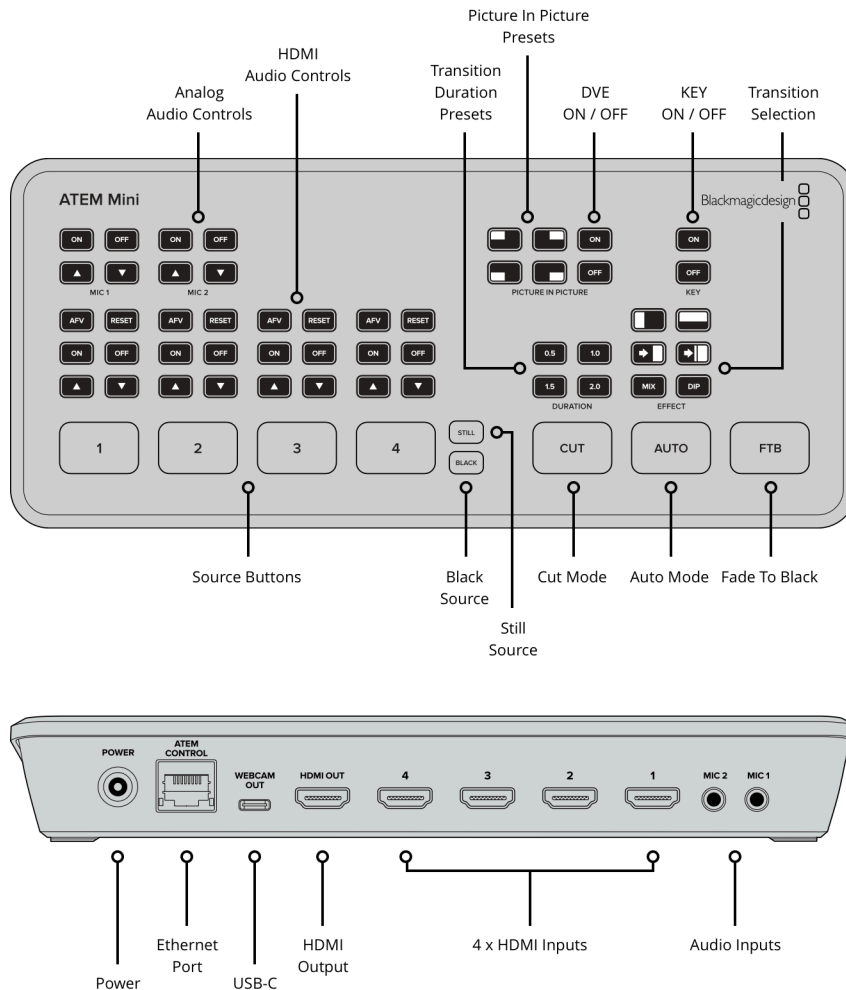

ATEM Mini

£275

ATEM Mini features 4 HDMI inputs and has an intuitive, easy to use design that makes it possible for anyone to live stream multi camera productions online via services and software such as YouTube Facebook Live or even Skype. Simply connect 4 high quality HDMI inputs that can be used for live switching cameras, computers or even game consoles. You get a built in DVE for exciting picture in picture effects, broadcast quality transitions, upstream keyers for removing blue and green screen background, a downstream keyer for superimposing custom graphics, audio inputs a mixer, and more. To stream, ATEM Mini also has a USB output that works like a webcam, so you can connect to any video software. There's also HDMI video out for projectors.

2 x 3.5mm stereo mini jack.

Total Audio Outputs

None, embedded audio only.

Timecode Connection

None

HDMI Video Inputs

4 x HDMI type A, 10-bit HD switchable.
2 channel embedded audio.

Video Input Re-Sync

On all 4 HDMI inputs.

Frame Rate and Format Converters

On all 4 HDMI inputs.

HDMI Program Outputs

1

Ethernet

Ethernet supports 10/100 BaseT for software control, software updates and direct or network panel connection.

Computer Interface

1 x USB Type-C 2.0 for webcam out, software control, software updates and panel connection.

Standards

HD Video Input Standards

720p50, 720p59.94, 720p60
 1080p23.98, 1080p24, 1080p25,
 1080p29.97, 1080p30, 1080p50,
 1080p59.94, 1080p60
 1080i50, 1080i59.94, 1080i60