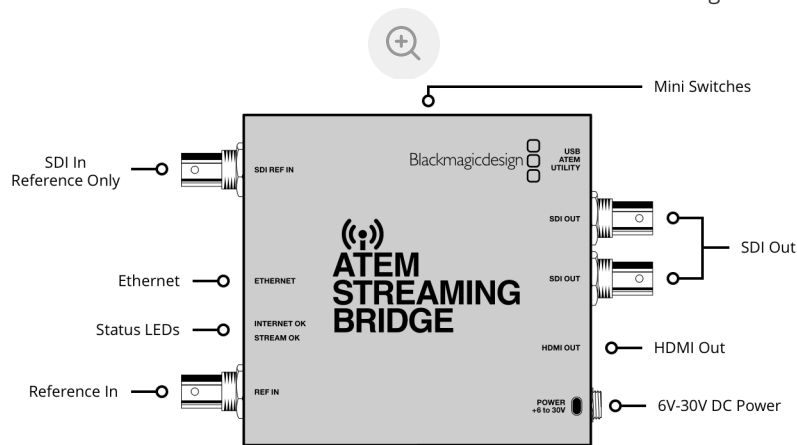

ATEM Streaming Bridge

£195

The ATEM Streaming Bridge is a video converter that lets you receive a H.264 stream from any ATEM Mini Pro and convert it back to SDI and HDMI video. This means you can send video to remote locations around your local Ethernet network, or via the internet globally! That's possible because it uses advanced H.264 codecs for higher quality at very low data rates. Imagine broadcasters and bloggers collaborating on shows and creating global networks of ATEM Mini Pro remote broadcast studios. Setup is easy as the ATEM software utility can create setup files that you can email to remote ATEM Mini Pro studios. ATEM Streaming Bridge is the perfect way to use ATEM Mini Pro as a remote broadcast studio!

Connections

SDI Reference Inputs

1 x 3G-SDI

HDMI Video Output

HDMI type A out.

Reference Input

Black burst and Tri-Sync.

SDI Video Outputs

2 x 3G-SDI

HDMI Audio Outputs

2 Channels embedded in HDMI.

Ethernet

Ethernet supports 10/100/1000 BaseT.

SDI Audio Outputs

2 Channels embedded in HD-SDI.

SDI Rates

1.5G, 3G.

Updates and Configuration

1 x USB Type-C for software configuration and software updates.

Standards

SDI Video Standards

1080p23.98, 1080p24, 1080p25,
1080p29.97, 1080p30, 1080p50,
1080p59.94, 1080p60, 1080i50,
1080i59.94, 1080i60