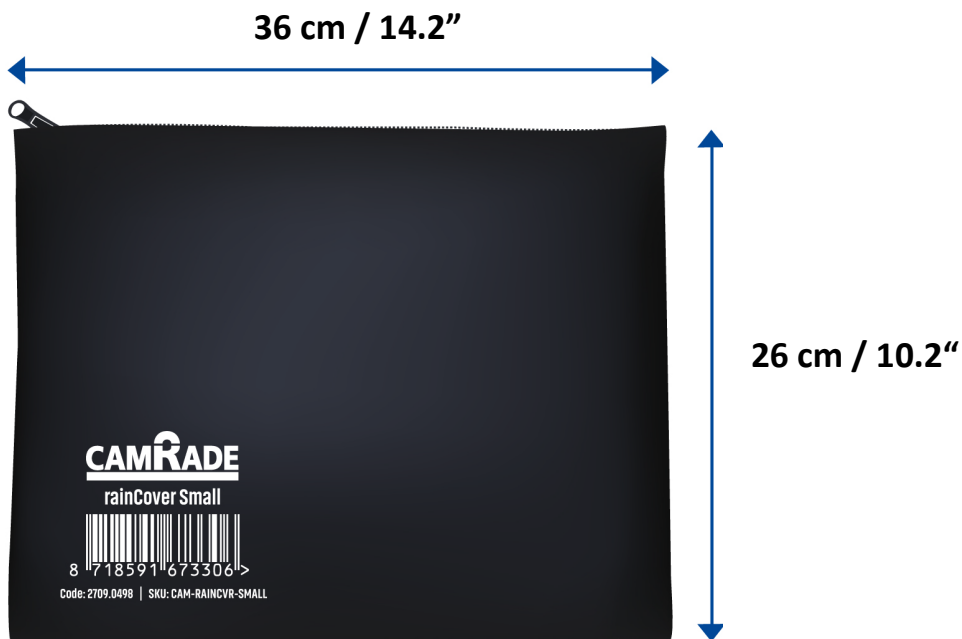

Technical Specifications

Accommodates	Wide range of larger handheld video cameras (see compatibility)
Max Lens Diameter	Ø 16 cm / 6.3" (Ø 18 cm / 7.1" with lensC M)
Tripod mountable	Yes
Handheld	Yes
Colour	Black
Length	36 cm / 14.2"
Type of closure	Hook-and-loop & zippers
Zippers colour(s)	Black
Main material	420 Denier Nylon Fabric
Transparent	Clear Vinyl
Items included	Storage pouch
camRade lensC	Compatible
Designed in	The Netherlands
Made in	China
Warranty	One (1) Year Limited Warranty

Packaging

Weight: 0.8 kg / 1.1 lb