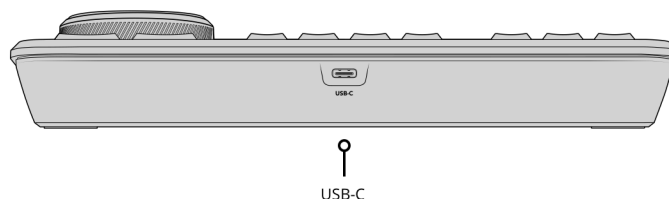

Connections

USB Type-C.

Updates and Configuration

1 x USB Type-C for software configuration and software updates.

Power Requirements

Power Usage

4W max via USB Type-C.

Operating Systems