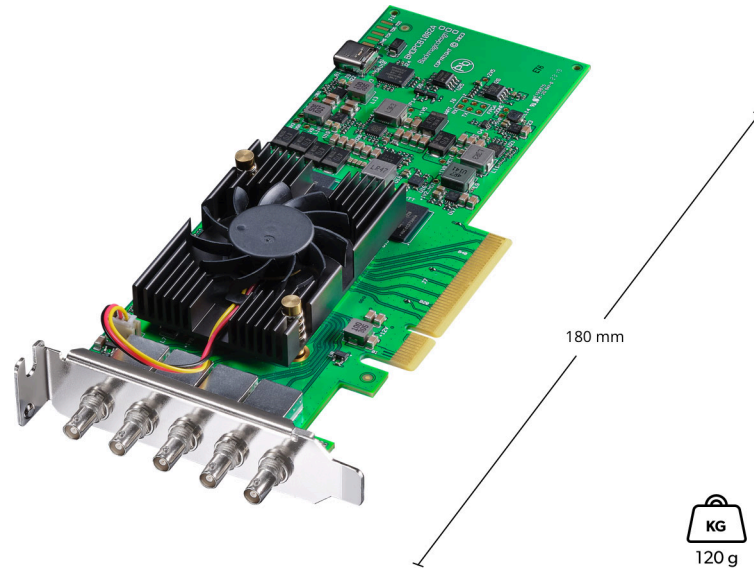

Physical Specifications

Operating Systems

Mac 12.0 Monterey,
Mac 13.0 Ventura or later.

Windows 10, 64-bit.
Windows 11.

Linux

Power Requirements

Power Consumption

18 W

Environmental Specifications

Operating Temperature

5° to 50° C (41° to 122° F)

Storage Temperature

-20° to 60° C (-4° to 140° F)

Relative Humidity

0% to 90% non-condensing

What's Included

DeckLink 8K Pro Mini