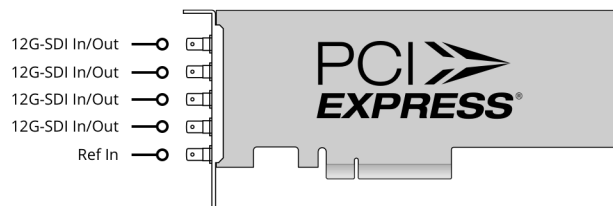

DeckLink 8K Pro Mini

£569

DeckLink 8K Pro Mini is the ultimate 8K digital cinema low profile capture and playback card. Featuring 4 independent mini BNC 12G-SDI connections, DeckLink 8K Pro Mini can work in all SD, HD, Ultra HD, 4K DCI, 8K and 8K DCI standards. You get support for high frame rate, 12-bit RGB 4:4:4 video and full Rec. 2020 color, making it perfect for next generation high resolution and high dynamic range workflows!

Connections

SDI Video Inputs

4 x bi-directional 12G-SDI Micro BNC connectors.
Supports SD/HD/2K/4K/8K, single, dual link and quad link 4:2:2/4:4:4. 2D/3D switchable.

SDI Video Outputs

4 x bi-directional 12G-SDI Micro BNC connectors.
Supports SD/HD/2K/4K/8K, single, dual link and quad link 4:2:2/4:4:4. 2D/3D switchable.

SDI Audio Outputs

16 Channels embedded in SD/HD/2K.
64 Channels embedded in 4K/8K.

Sync Input

Tri-Sync or Black Burst.

SDI Audio Inputs

16 Channels embedded in SD/HD/2K.
64 Channels embedded in 4K/8K.

Computer Interface

PCI Express 8 lane generation 3, compatible with 8 and 16 lane PCI Express slots.