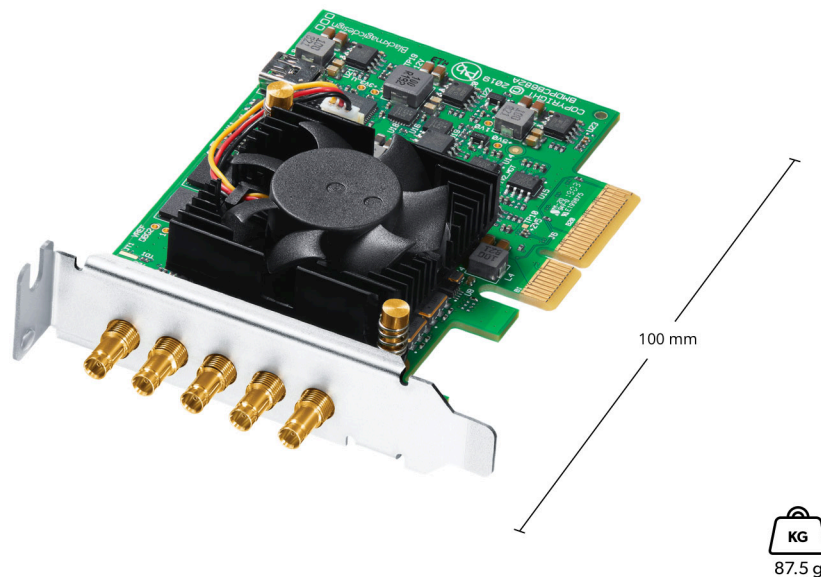

HD Down Conversion

Built in, high quality software down converter on playback and capture. Down converted SD selectable between letterbox and anamorphic 16:9 styles.

HD Up Conversion

Built in, high quality software up converter from SD to 720HD or 1080HD on input. Selectable between 4:3 pillarbox, 14:9 zoom and 16:9 zoom.

Real Time Effects

DaVinci Resolve, Final Cut Pro X internal effects. Adobe Premiere Pro CC Mercury Playback Engine effects. Avid Media Composer internal effects.

Cross Conversion

Built in, high quality software cross conversion from 720HD to 1080HD, 1080HD to 720HD on playback.

Physical Specifications

Operating Systems

Mac 12.0 Monterey,
Mac 13.0 Ventura or later.

Windows 10, 64-bit.
Windows 11.

Linux

Power Requirements

Power Consumption

10 W