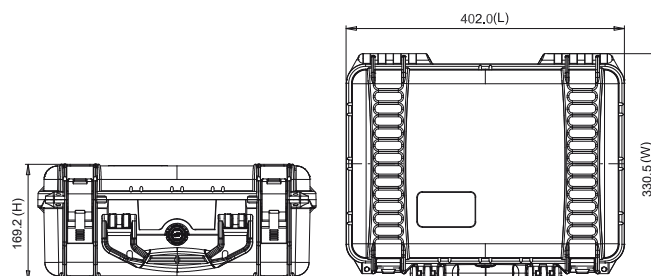

TECHNICAL FEATURES

Dimension:

Internal dimension
377x263,9x150,8(mm) - 14.84x10.39x5.94(in)
External dimension
402X330,5X169,2(mm) - 15.83x13.01x6.66(in)

Weight:

empty: 2,23kg - 4.92lbs
with cubed foam: 2,58kg - 5.69lbs

Temperature rating:

Minimum Maximum
-40°C -40°F +80°C +176°F

TECHNICAL DRAWING

www.hprc.it
info@hprc.it

Plaber s.r.l. - HPRC cases
Via Div. Tridentina, 10
I-36061 Bassano del Grappa
Vicenza - Italy
Tel +39 0424 809150