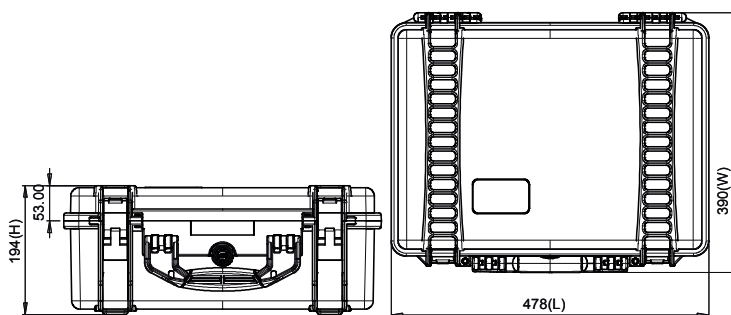

TECHNICAL DRAWING

www.hprc.it
info@hprc.it

Plaber s.r.l. - HPRC cases
Via Div Tridentina, 10
I-36061 Bassano del Grappa
Vicenza - Italy
Tel +39 0424 809150

USA office and warehouse:
HPRC USA
110 Chestnut Ridge Rd. #314
Montvale, NJ 07645
Phone +1(201) 989-3353

APPROVALS
ATA 300
IP67
STANAG 4280
DS 81-41

TEST
DROP
IMPACT
HANDLE
WATERTIGHT INTEGRITY
UV COLOR AND MATERIAL
PROTECTION