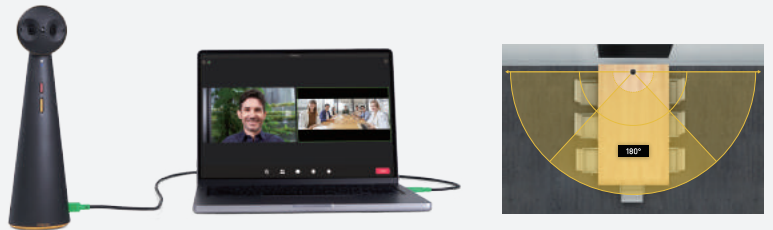

Hybrid Meetings with TOTEM 180

Create a highly efficient and immersive meeting environment and bring teams together in an instant. IPEVO TOTEM 180 is a unique, portable conferencing camera, that can be instantly deployed in the meeting room where it's needed.

180° Panoramic Image

Capture everyone at the table via two 4 MP cameras that provide a seamlessly stitched 180° view, free of spatial distortion.

Portable Camera for Multiple Meeting Rooms

Deploy TOTEM 180 in any meeting room and instantly upgrade it into a hybrid conferencing space. All it takes is to plug in a USB cable. Bring teams together anytime you need to, without waiting for conferencing room availability.