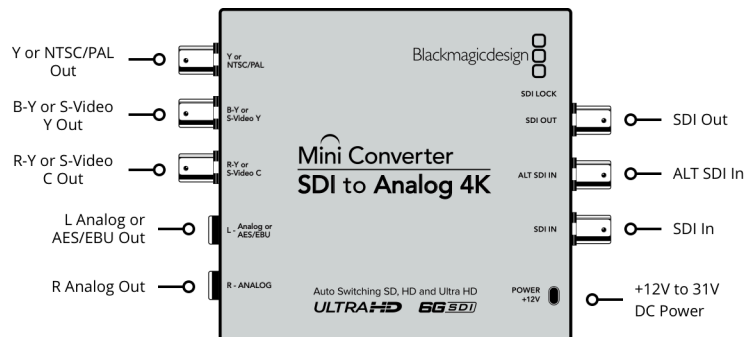

SDI Redundant Input

Automatically switches over if main SDI input is lost.

Multi Rate Support

Auto detection of SD, HD or 6G-SDI.

Updates and Configuration

USB

Reclocking

Yes