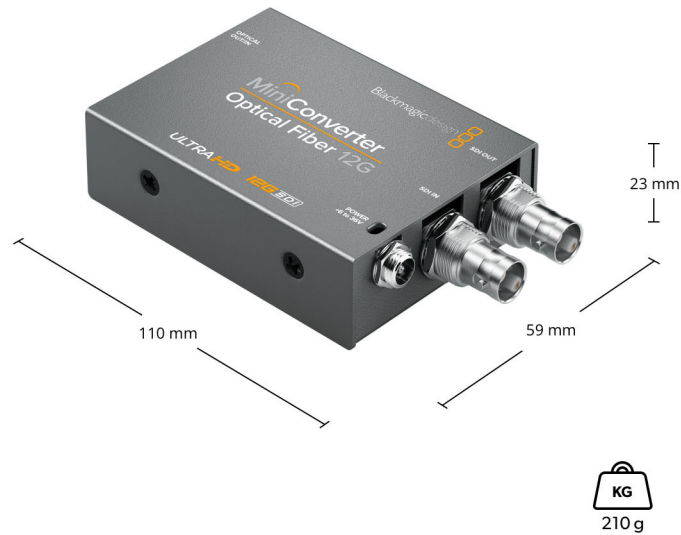

Physical Specifications

Environmental Specifications

Operating temperature

0° to 40° C (32° to 104° F)

Storage temperature

-20° to 45° C (-4° to 113° F)

Relative Humidity

0% to 90% non-condensing

What's Included

Mini Converter Optical Fiber 12G

+12V universal power supply with international socket adapters

---

Warranty

3 Year Limited Manufacturer's Warranty.