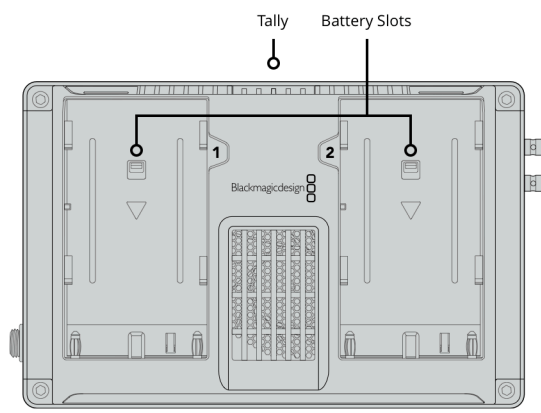

5 Inch 1080p60 High Brightness Touchscreen