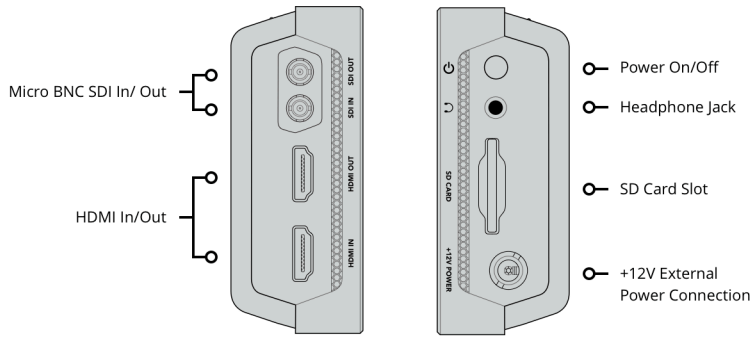

5 Inch 1080p60 High Brightness Touchscreen