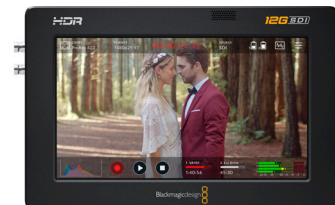

## Blackmagic Video Assist 5" 12G HDR

Blackmagic Video Assist 5" 12G HDR adds professional monitoring and recording to any SDI or HDMI camera in all HD, Ultra HD, 2K and 4K DCI formats! The super bright 2500nit 5 inch HDR monitor supports 3D LUTs and features professional scopes along with powerful focus assist and exposure tools that help you accurately set focus, exposure and frame shots. The built in SD card recorder save files in broadcast quality 10-bit 4:2:2 ProRes or DNx formats. The files are all standard, so you can start editing immediately without having to convert them!