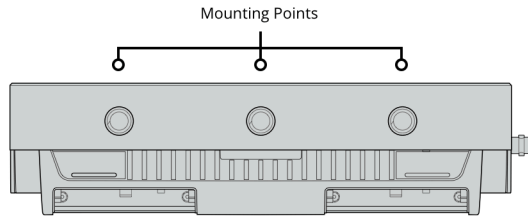

SD Interface

1 x UHS-I SD slot.

Storage Type

SDXC UHS-I and SDHC UHS-I SD cards.

Supports DS, HS, SDR12, SDR25, DDR50, SDR50 and SDR104 SD cards.

Computer Interface

1 x USB Type-C for webcam out, initial setup, software updates and Video Assist Utility software control.