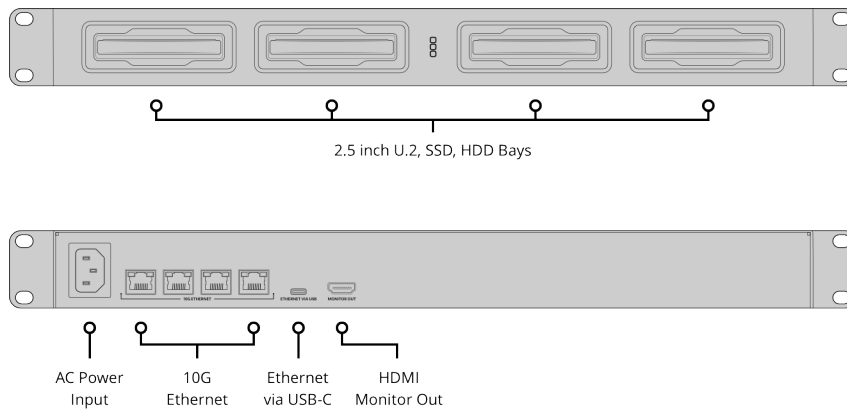

Blackmagic Cloud Dock 4

£1,199

Blackmagic Cloud Dock 4 lets you share up to 4 independent 2.5 inch disks over a high speed 10G Ethernet network. Just plug in SATA HDDs and SSDs, or extreme performance U.2 disks for incredibly fast file reading and writing. You can also sync files globally using Dropbox and Google Drive sync and view all storage, connection and sync activity in real time on a display connected to the HDMI over USB-C port. Blackmagic Cloud Dock 4 has 4 10G Ethernet ports, an Ethernet over USB-C port and an internal power supply in a single rack unit making it highly portable network storage that's perfect for high end film and television use.

Connections

SSD Interface

4 x removable and hot-swappable 2.5 inch U.2 SSD or SATA.

USB-C Port

1 x USB 3.0 (up to 5Gb/s). Supports Ethernet Over USB

Computer Interface

USB-C or Ethernet for shared file access, configuration and software updates.

10G Ethernet Ports

4 x 10G BASE-T

HDMI Monitor Outputs

1

File Sharing Protocol

Protocol

SMB

Computer Connections