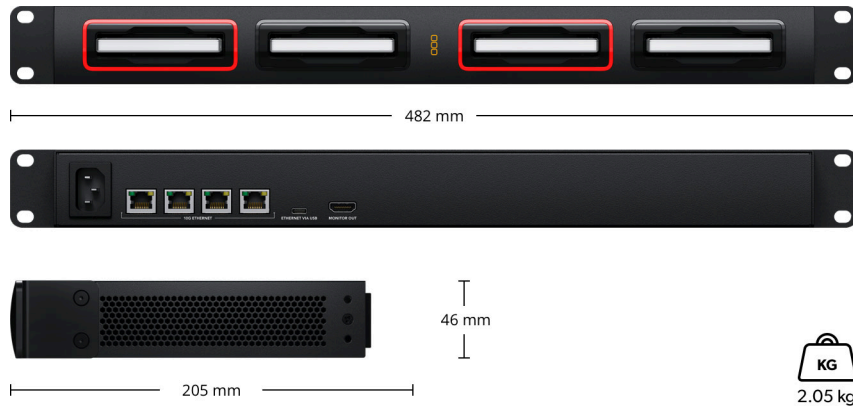

Power Requirements

Power Supply

Internal 100 - 240V AC 50/60Hz with IEC C14 mains input.

Power Usage

60W without SSDs.

Physical Specifications

Environmental Specifications

Operating Temperature

0° to 40° C (32° to 104° F)

Storage Temperature

-20° to 60° C (-4° to 140° F)

Relative Humidity

0% to 90% non-condensing

What's Included

Blackmagic Cloud Dock 4

Welcome wallet with QR code for software download

Warranty

12 Month Limited Manufacturer's Warranty.