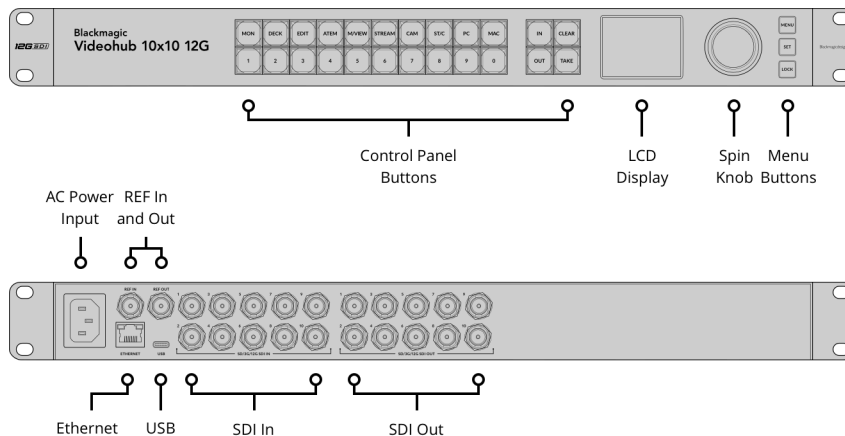

# Blackmagic Videohub 10x10 12G

£1,245

Blackmagic Videohub 10x10 12G is an advanced zero latency video router that supports any combination of SD, HD and Ultra HD on the router at the same time. It has 10 12G-SDI inputs and 10 12G-SDI outputs plus reference connections in a one rack unit size. The front panel LCD lets you see video before routing and clearly displays routing labels and video standards. Routing can be performed by direct button selection and using the large spin knob control that has an electronic clutch. It also features SDI re-clocking, external Ethernet control and supports all SDI video standards up to 2160p60.

## Connections

**SDI Video Inputs**

10

**Video Input Re-Sync**

None

**Reference Outputs**

Reference terminating loop output.

**SDI Video Outputs**

10

**SDI Reclocking**

On all SDI outputs.

**Ethernet**

Supports 10/100/1000 BASE-T.

**SDI Rates**

DVB-ASI, 270Mb, 1.5G, 3G, 6G, 12G.

**Reference Inputs**

Tri-Sync or Black Burst.

**Computer Interface**

USB-C

---