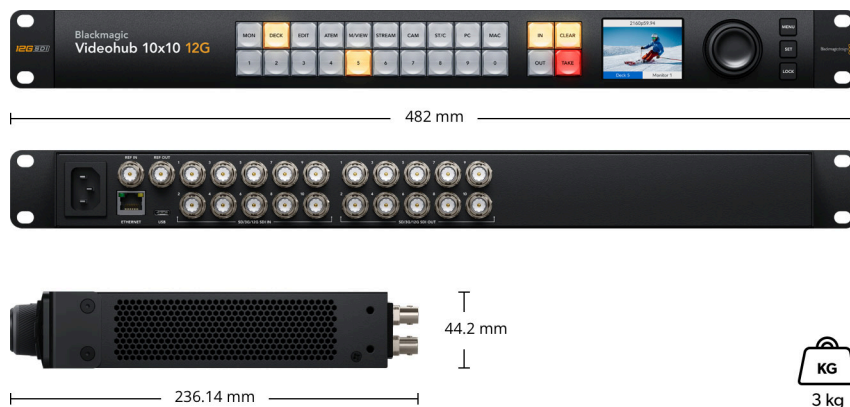

Operating Systems

Mac 12.0 Monterey,
Mac 13.0 Ventura or later.

Windows 10, 64-bit.
Windows 11.

Display

Displays

Built in 2.2 inch LCD for video and menu settings.

Power Requirements

Power Supply

1 x Internal 100 - 240V AC 50/60Hz.
IEC power cable required.

Power Fail Protection

Crosspoint connections preserved
and restored instantly at power on.

Power Usage

20.8 W max.

Physical Installation

1 rack unit height.

Physical Specifications