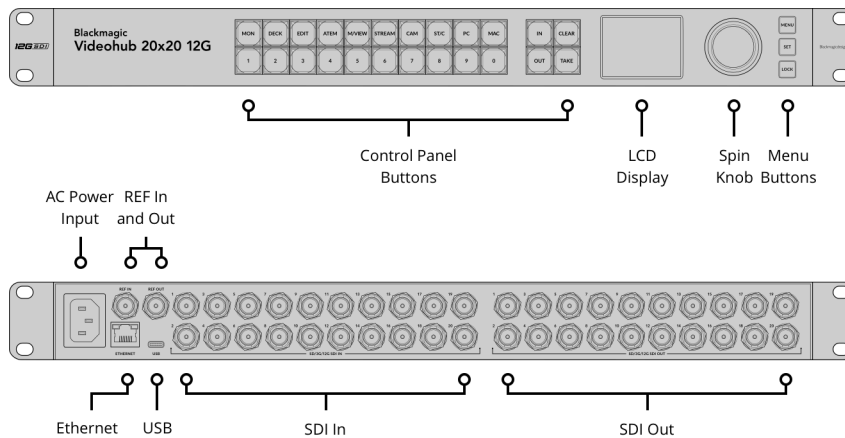

# Blackmagic Videohub 20x20 12G

£2,109

Blackmagic Videohub 20x20 12G is an advanced zero latency video router that supports any combination of SD, HD and Ultra HD on the router at the same time. It has 20 12G-SDI inputs and 20 12G-SDI outputs plus reference connections in a one rack unit size. The front panel LCD lets you see video before routing and clearly displays routing labels and video standards. Routing can be performed by direct button selection and using the large spin knob control that has an electronic clutch. It also features SDI re-clocking, external Ethernet control and supports all SDI video standards up to 2160p60.

## Connections

**SDI Video Inputs**

20

**Video Input Re-Sync**

None

**Reference Outputs**

Reference terminating loop output.

**SDI Video Outputs**

20

**SDI Reclocking**

On all SDI outputs.

**Ethernet**

Supports 10/100/1000 BASE-T.

**SDI Rates**

DVB-ASI, 270Mb, 1.5G, 3G, 6G, 12G.

**Reference Inputs**

Tri-Sync or Black Burst.

**Computer Interface**

USB-C

---