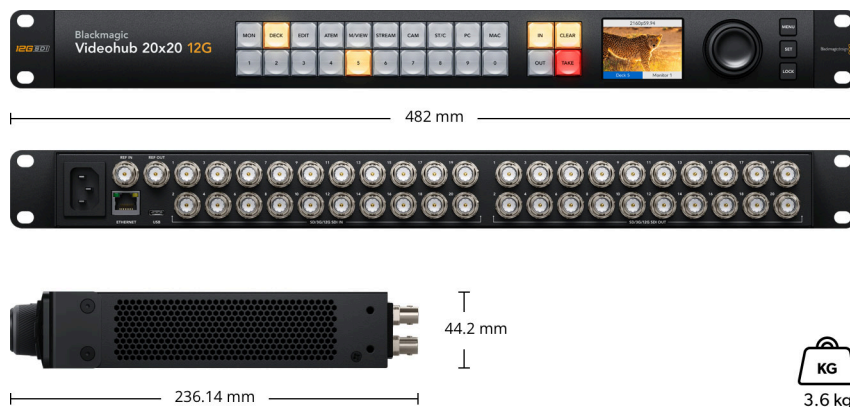

Operating Systems

Mac 12.0 Monterey,
Mac 13.0 Ventura or later.

Windows 10, 64-bit.
Windows 11.

Display

Displays

Built in 2.2 inch LCD for video and menu settings.

Power Requirements

Power Supply

1 x Internal 100 - 240V AC 50/60Hz.
IEC power cable required.

Power Fail Protection

Crosspoint connections preserved
and restored instantly at power on.

Power Usage

27.5 W max.

Physical Installation

1 rack unit height.

Physical Specifications