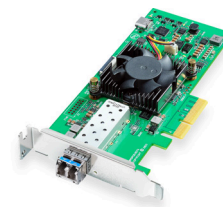

## DeckLink IP HD Optical

**\$345**

DeckLink IP HD Optical features 3 channels of video capture and 3 channels of video playback to 2110 IP broadcast systems via an SFP based optical fiber Ethernet connection. It is designed to work with the highest quality video with support for capture and playback to popular video formats such as Apple ProRes, DNxHD or even 10-bit uncompressed. DeckLink IP connections are multi rate so they support 525i, 625i, 720p, 1080i and 1080p video standards up to 1080p60.

#### 10G Optical Fiber SFP+ Port

1 x 10GBASE-LR  
Supports 3 input channels and 3 output channels, each up to 1080p60 with 16 audio channels.