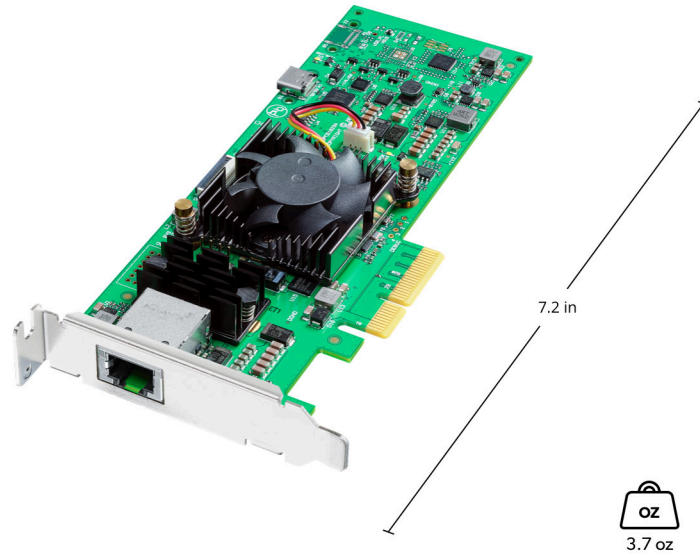

Physical Specifications

Operating Systems

Mac 12.0 Monterey,
Mac 13.0 Ventura or later.

Windows 10, 64-bit.
Windows 11.

Linux

Power Requirements

Power Consumption

10 Watts

Environmental Specifications

Operating Temperature

5° to 40° C (32° to 104° F)

Storage Temperature

-20° to 45° C (-4° to 113° F)

Relative Humidity

0% to 90% non-condensing

What's Included

DeckLink IP HD
Low profile slot bracket
Welcome wallet with QR code for software download